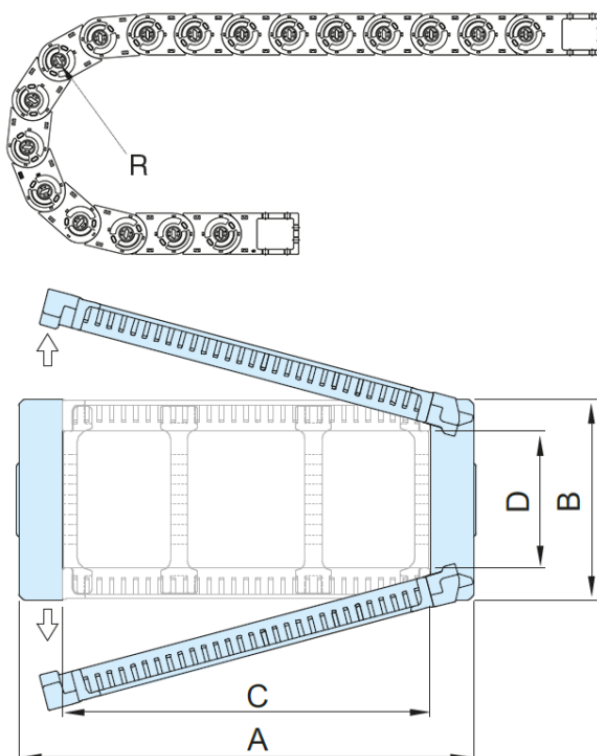

Article number: 18ST055N075R150

Description: ST Shift cable chain, ST055N.075 Radius 150- Hoved nr. (1LK)
Type ST055N.075.R150

Measures

A = 96
B = 52
C = 75
D = 40
I = 55
R = 150